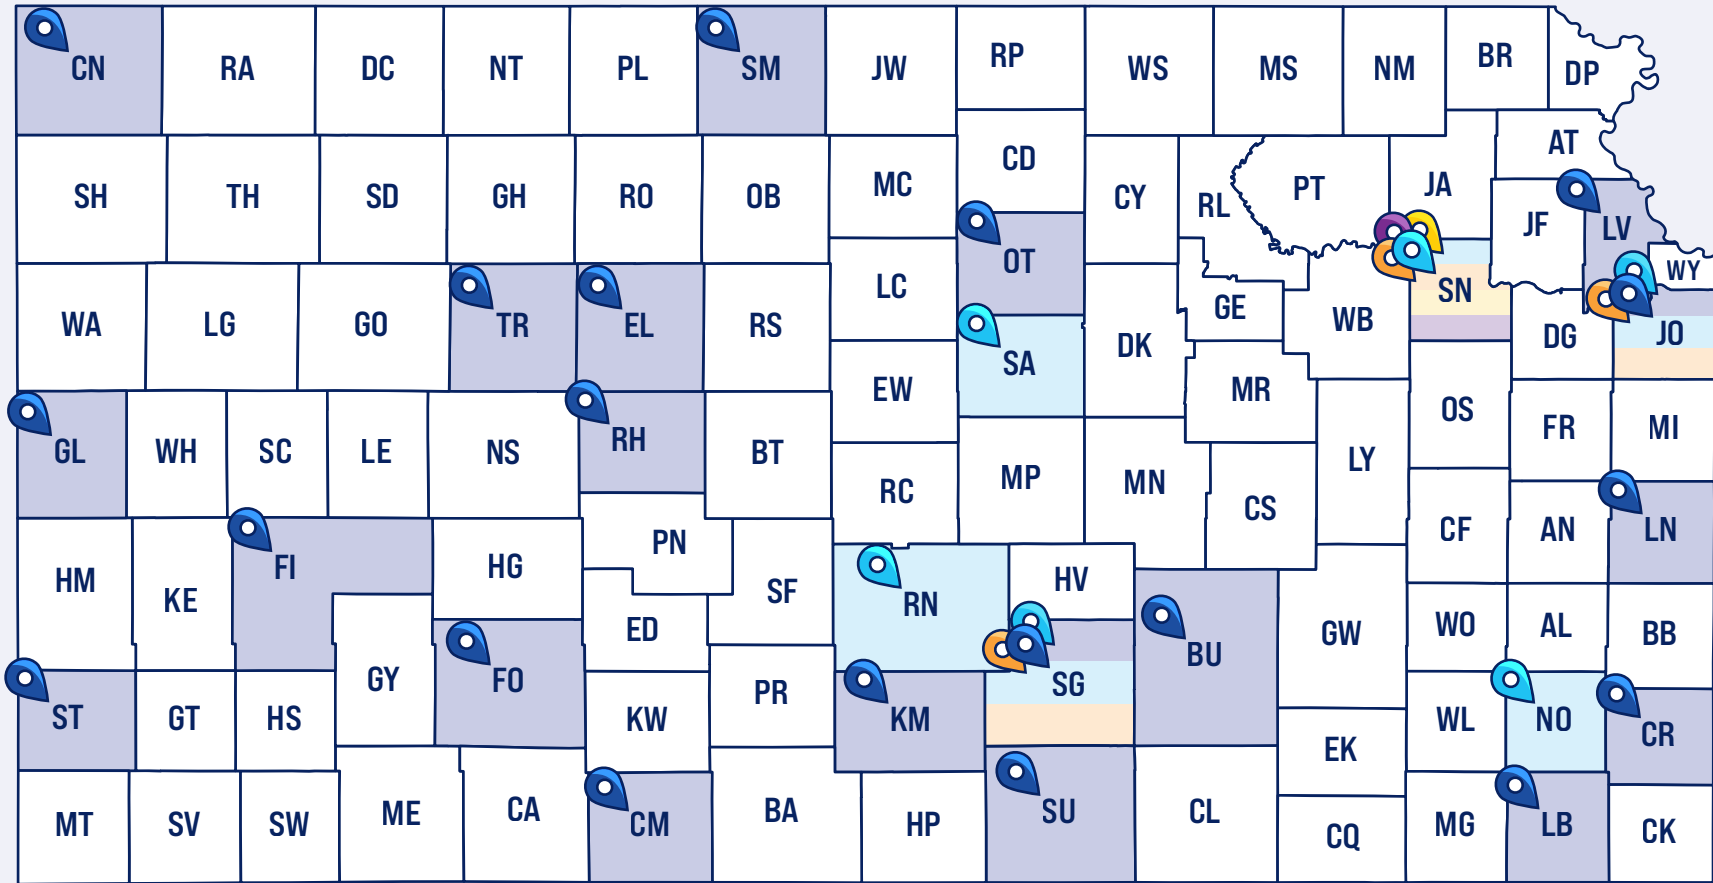

LIVESCAN LOCATIONS

OF KANSAS

 Law Enforcement

 Pearson Vue

 Kansas Insurance Department

 DCF

 KBI