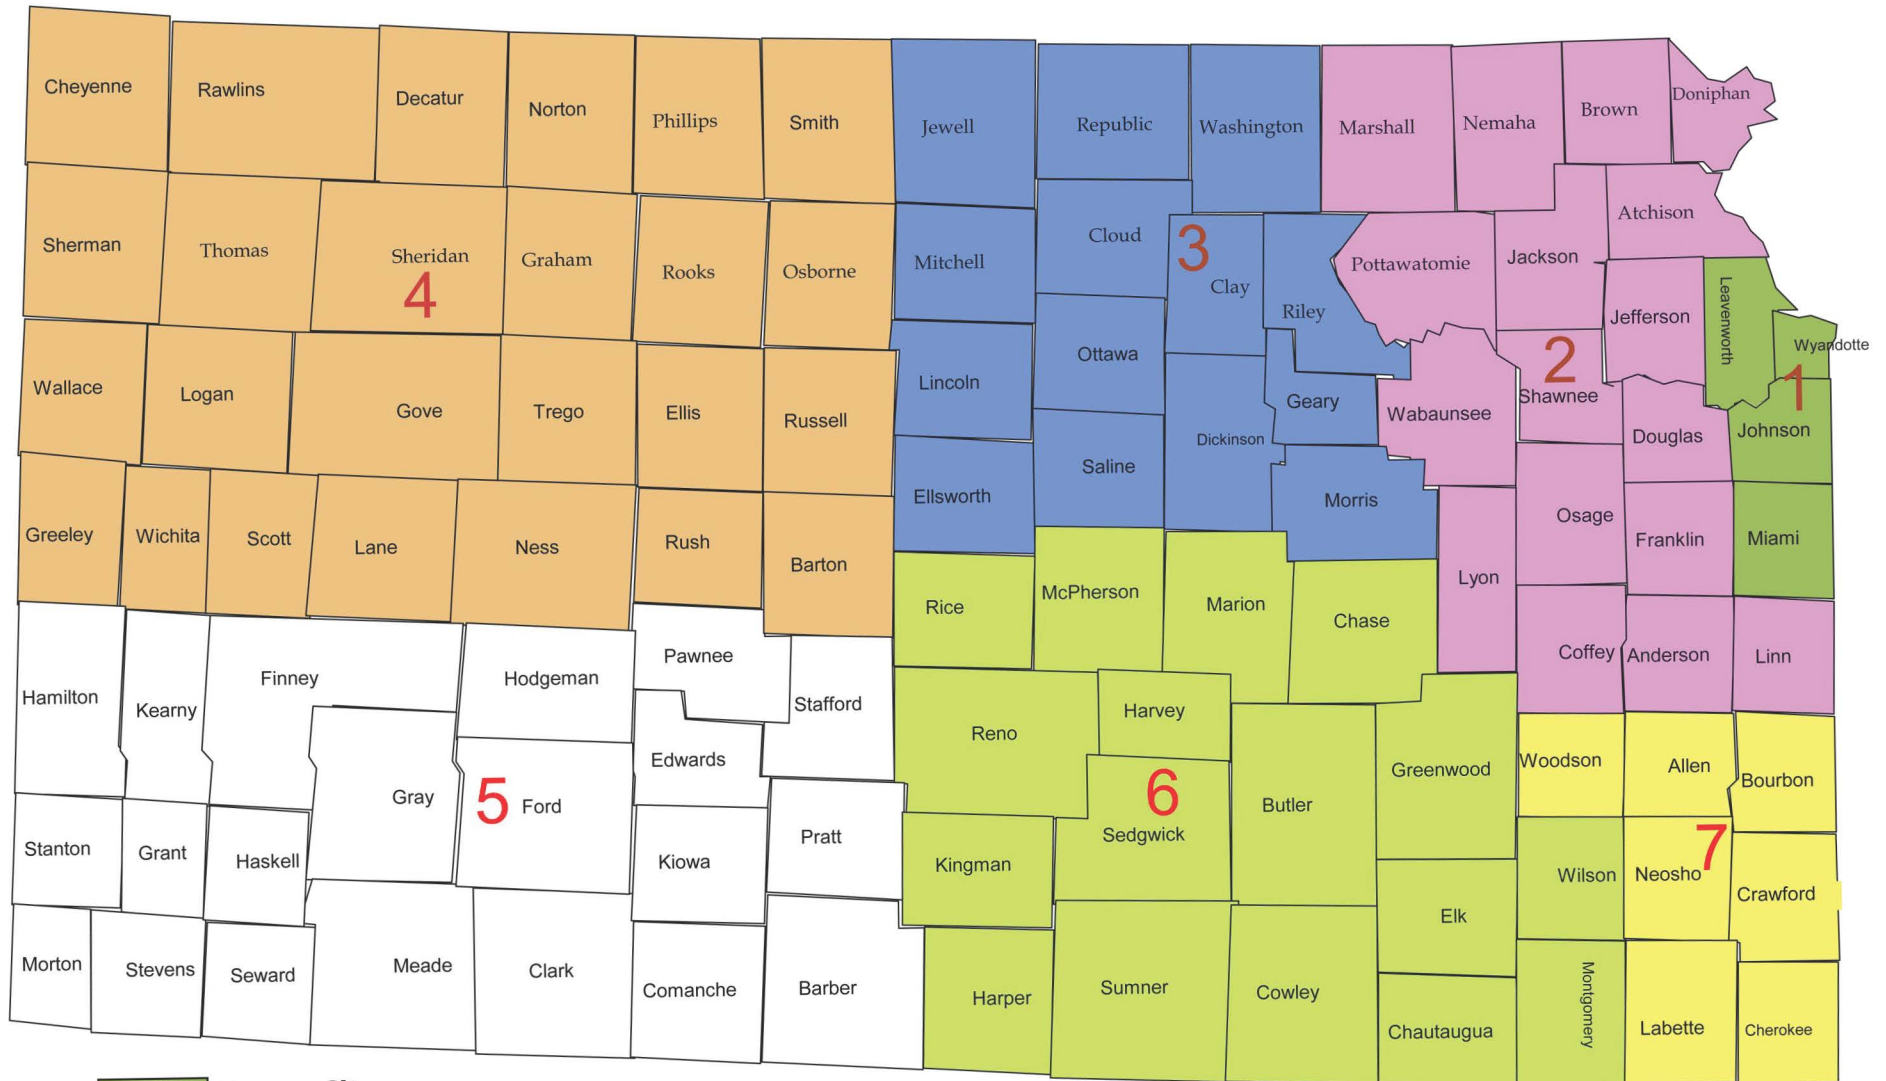

**Kansas Rating Areas Established Pursuant to 45 CFR 147.102(b)(3)(ii)  
For Plan Years Beginning in 2014**

<b>1</b>	<b>Kansas City</b>
<b>2</b>	<b>Northeast</b>
<b>3</b>	<b>Northcentral</b>
<b>4</b>	<b>Northwest</b>
<b>5</b>	<b>Southwest</b>
<b>6</b>	<b>Southcentral</b>
<b>7</b>	<b>Southeast</b>

**Kansas Geographic Rating Areas  
(Small Group and Individual Markets)**

<b>County Name</b>	<b>Rating Area ID</b>
Allen	Rating Area 7
Anderson	Rating Area 2
Atchison	Rating Area 2
Barber	Rating Area 5
Barton	Rating Area 4
Bourbon	Rating Area 7
Brown	Rating Area 2
Butler	Rating Area 6
Chase	Rating Area 6
Chautauqua	Rating Area 6
Cherokee	Rating Area 7
Cheyenne	Rating Area 4
Clark	Rating Area 5
Clay	Rating Area 3
Cloud	Rating Area 3
Coffey	Rating Area 2
Comanche	Rating Area 5
Cowley	Rating Area 6
Crawford	Rating Area 7
Decatur	Rating Area 4
Dickinson	Rating Area 3
Doniphan	Rating Area 2
Douglas	Rating Area 2
Edwards	Rating Area 5
Elk	Rating Area 6
Ellis	Rating Area 4
Ellsworth	Rating Area 3
Finney	Rating Area 5
Ford	Rating Area 5
Franklin	Rating Area 2
Geary	Rating Area 3
Gove	Rating Area 4
Graham	Rating Area 4
Grant	Rating Area 5
Gray	Rating Area 5
Greeley	Rating Area 4
Greenwood	Rating Area 6
Hamilton	Rating Area 5
Harper	Rating Area 6
Harvey	Rating Area 6
Haskell	Rating Area 5